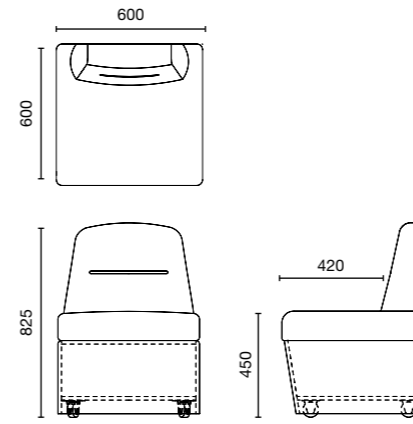

MEASUREMENT

Tiki