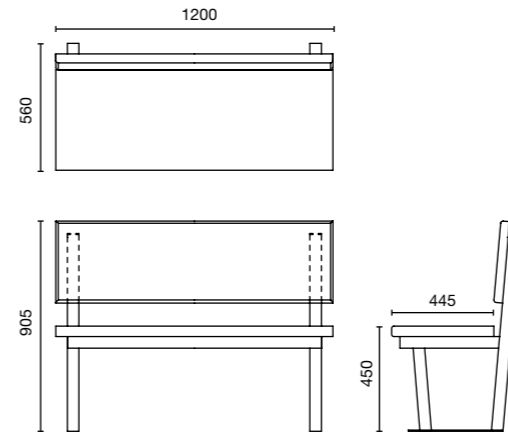

MEASUREMENT

Tulin 2-Seater