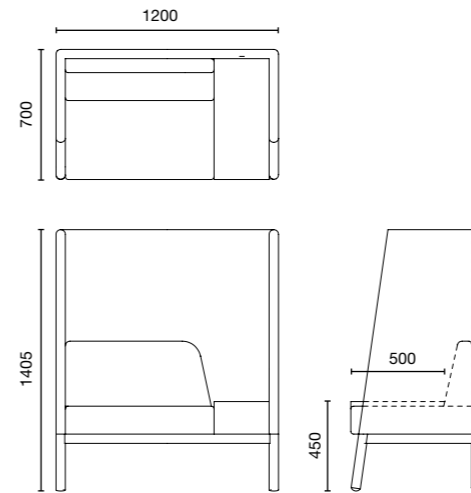

MEASUREMENT

Epona Highback 1-Seater