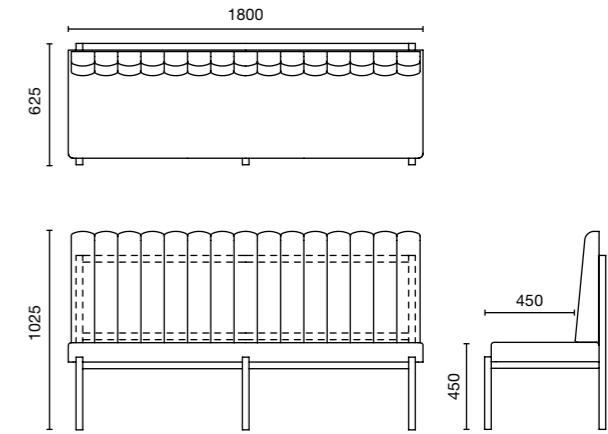

TEBA

MEASUREMENT

Teba 2-Seater

Teba 3-Seater

MATERIAL

Mild Steel frame
Upholstery seat and backrest

AQUACLEAN FABRIC Standard Solid Colour

MYSTIC 1	MYSTIC 61
MYSTIC 3	MYSTIC 62
MYSTIC 5	MYSTIC 64
MYSTIC 7	MYSTIC 65
MYSTIC 8	MYSTIC 66
MYSTIC 11	MYSTIC 68