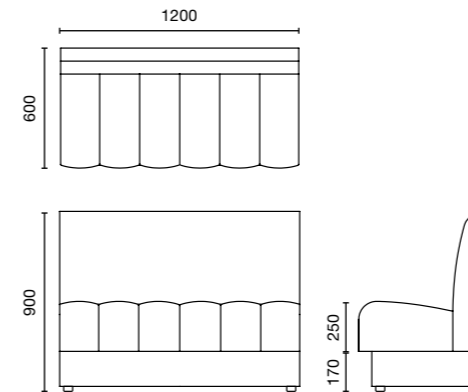

CADO

MEASUREMENT

Cado Booth Seating

Cado Double Side Booth Seating

MATERIAL

Wooden carcass
Upholstery
Sand-ply cover

AQUACLEAN FABRIC Standard Solid Colours

MYSTIC 1	MYSTIC 61
MYSTIC 3	MYSTIC 62
MYSTIC 5	MYSTIC 64
MYSTIC 7	MYSTIC 65
MYSTIC 8	MYSTIC 66
MYSTIC 11	MYSTIC 68