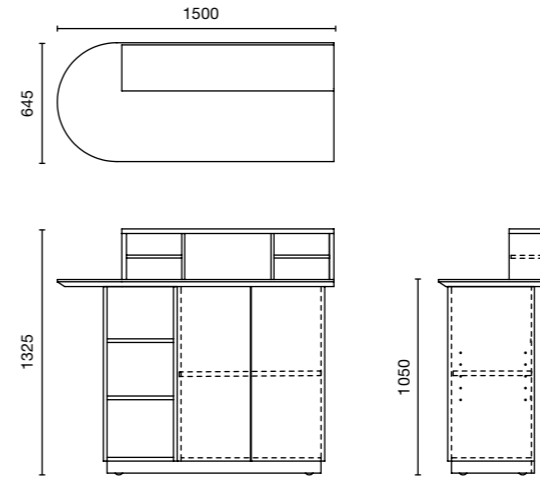

CHUMIN

MEASUREMENT

SIZE

W1500 x D645 x H1325mm

MATERIAL

Top HPL with down-cut edging
Body - MFC standard colours

MFC Standard Solid Colour

MFC Standard Woodgrain Colour

CAMBO

MEASUREMENT

SIZE

W1475 x D626 x H1295mm

MATERIAL

Top MFC with straight cut edging

Body - MFC standard colour

Drawer compartment - MFC white colour