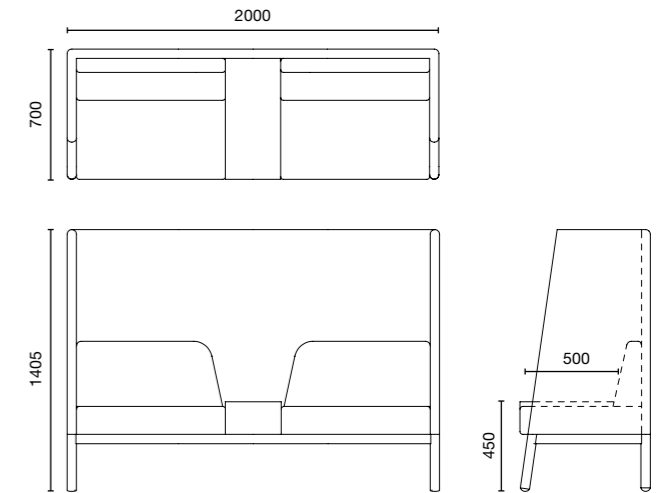

EPONA

MEASUREMENT

Epona Highback 1-Seater

Epona Highback 2-Seater

MATERIAL

Wooden carcass
Upholstery
Rubberwood frame leg
Sand-ply box

AQUACLEAN FABRIC Standard Solid Colours

MYSTIC 1	MYSTIC 61
MYSTIC 3	MYSTIC 62
MYSTIC 5	MYSTIC 64
MYSTIC 7	MYSTIC 65
MYSTIC 8	MYSTIC 66
MYSTIC 11	MYSTIC 68