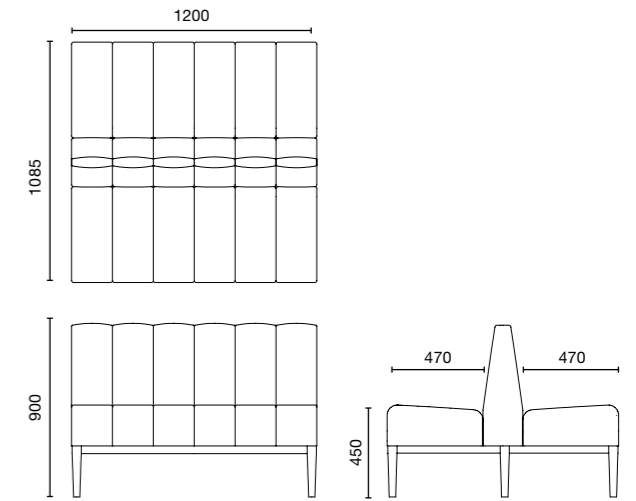

MFC Standard Woodgrain Colours

MAPLE
BEECH
CHEERY
WALNUT
ROCHELLE WHITE

* for more colour swatches, refer to swatches page at the end of catalogues pages.

ROKU

MEASUREMENT

Roku Booth Seating

Roku Double Side Booth Seating