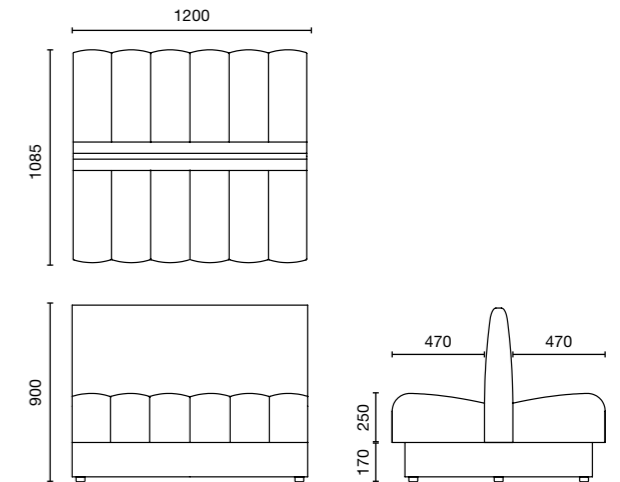

CADO

MEASUREMENT

Cado Booth Seating

Cado Double Side Booth Seating

MATERIAL

Wooden carcass
Upholstery
Sand-ply cover

AQUACLEAN FABRIC Standard Solid Colours

MYSTIC 1	MYSTIC 61
MYSTIC 3	MYSTIC 62
MYSTIC 5	MYSTIC 64
MYSTIC 7	MYSTIC 65
MYSTIC 8	MYSTIC 66
MYSTIC 11	MYSTIC 68