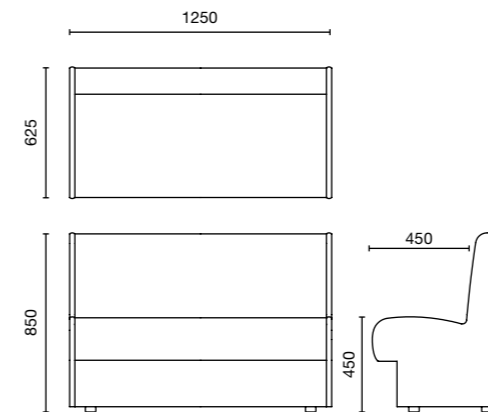

Kilton Booth Seating
with side-ply panel and skirting

MEASUREMENT

MATERIAL

Wooden carcass
Upholstery
Sand-ply side panel
Sand-ply skirting

AQUACLEAN FABRIC Standard Solid Colours

MYSTIC 1	MYSTIC 61
MYSTIC 3	MYSTIC 62
MYSTIC 5	MYSTIC 64
MYSTIC 7	MYSTIC 65
MYSTIC 8	MYSTIC 66
MYSTIC 11	MYSTIC 68