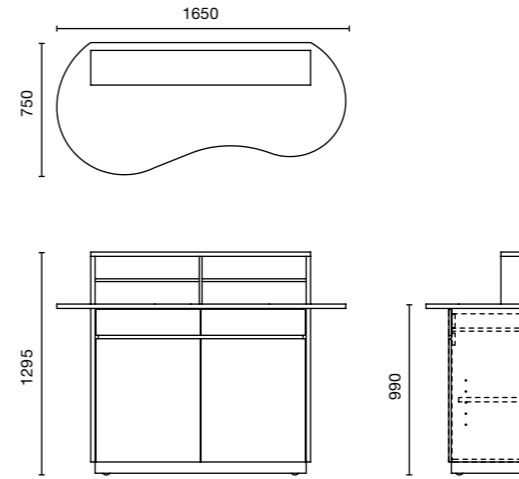

CHUMIN

MEASUREMENT

SIZE

W1500 x D645 x H1325mm

MATERIAL

Top HPL with down-cut edging
Body - MFC standard colours

MFC Standard Solid Colour

MFC Standard Woodgrain Colour

CAMBO

MEASUREMENT

SIZE

W1475 x D626 x H1295mm

MATERIAL

Top MFC with straight cut edging

Body - MFC standard colour

Drawer compartment - MFC white colour

MFC Standard Solid Colour

MFC Standard Woodgrain Colour

BRIGO

MEASUREMENT

SIZE

W1650 x D750 x H1295mm

MATERIAL

Top MFC with straight cut edging

Body - MFC standard colour

Drawer compartment - MFC white colour

MFC Standard Solid Colour

MFC Standard Woodgrain Colour

DARIO

MEASUREMENT

SIZE

W1650 x D750 x H1295mm