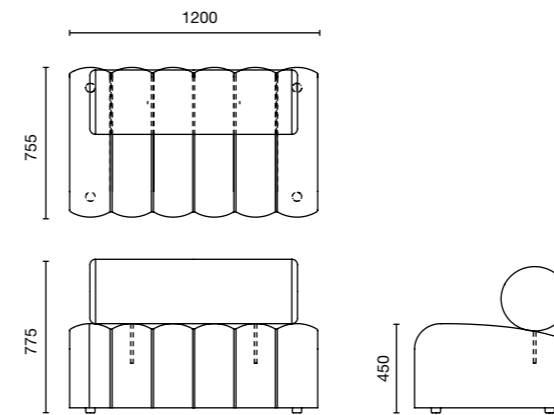

BOLSON

MEASUREMENT

MATERIAL

Wooden carcass
Upholstery
Removable backrest

AQUACLEAN FABRIC Standard Solid Colours

MYSTIC 1	MYSTIC 61
MYSTIC 3	MYSTIC 62
MYSTIC 5	MYSTIC 64
MYSTIC 7	MYSTIC 65
MYSTIC 8	MYSTIC 66
MYSTIC 11	MYSTIC 68