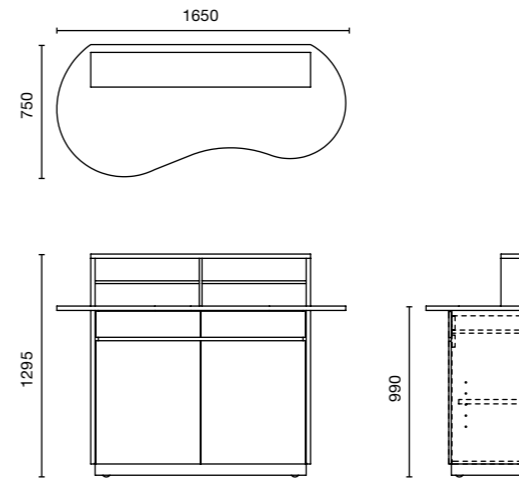

CHUMIN

MEASUREMENT

SIZE

W1500 x D645 x H1325mm

MATERIAL

Top HPL with down-cut edging
Body - MFC standard colours

MFC Standard Solid Colour

MFC Standard Woodgrain Colour

MFC Standard Solid Colour

MFC Standard Woodgrain Colour

BRIGO

MEASUREMENT

SIZE

W1650 x D750 x H1295mm

MATERIAL

Top MFC with straight cut edging

Body - MFC standard colour

Drawer compartment - MFC white colour

MFC Standard Solid Colour

MFC Standard Woodgrain Colour

DARIO

MEASUREMENT

SIZE

W1650 x D750 x H1295mm

SIZE

W1250 x D500 x H1095mm

MATERIAL

Top MFC with straight cut edging

Body - MFC standard colour

Drawer compartment - MFC white colour

MFC Standard Solid Colour

MFC Standard Woodgrain Colour