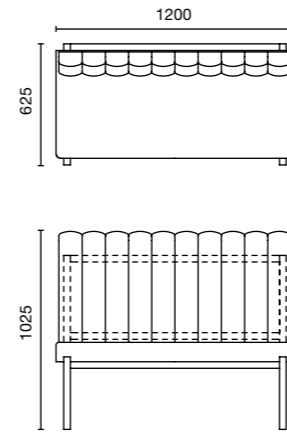

TEBA

MEASUREMENT

Teba 2-Seater

Teba 3-Seater

MATERIAL

Mild Steel frame
Upholstery seat and backrest

AQUACLEAN FABRIC Standard Solid Colour

MYSTIC 1	MYSTIC 61
MYSTIC 3	MYSTIC 62
MYSTIC 5	MYSTIC 64
MYSTIC 7	MYSTIC 65
MYSTIC 8	MYSTIC 66
MYSTIC 11	MYSTIC 68