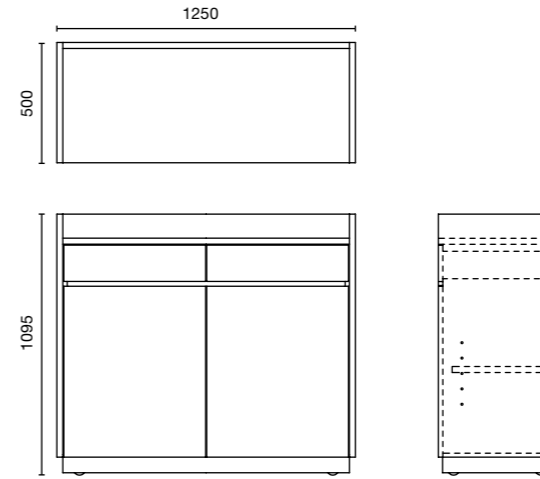

MFC Standard Solid Colour

MFC Standard Woodgrain Colour

BRIGO

MEASUREMENT

SIZE

W1650 x D750 x H1295mm

MATERIAL

Top MFC with straight cut edging

Body - MFC standard colour

Drawer compartment - MFC white colour

MFC Standard Solid Colour

MFC Standard Woodgrain Colour

DARIO

MEASUREMENT

SIZE

W1650 x D750 x H1295mm

MATERIAL

Top HPL with down cut edging

Body - MFC standard colour

Drawer compartment - MFC white colour

MFC Standard Solid Colour

MFC Standard Woodgrain Colour

LAROBA

MEASUREMENT

SIZE

W1250 x D500 x H1095mm

MATERIAL

Top MFC with straight cut edging

Body - MFC standard colour

Drawer compartment - MFC white colour

MFC Standard Solid Colour

MFC Standard Woodgrain Colour