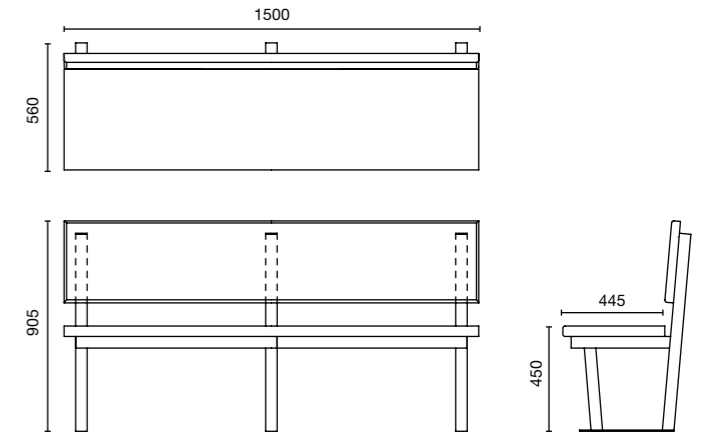

* for more colour swatches, refer to swatches page at the end of catalogues pages.

TULIN

MEASUREMENT

Tulin 2-Seater

Tulin 3-Seater

MATERIAL

Mild Steel frame
Upholstery seat and backrest

AQUACLEAN FABRIC Standard Solid Colour