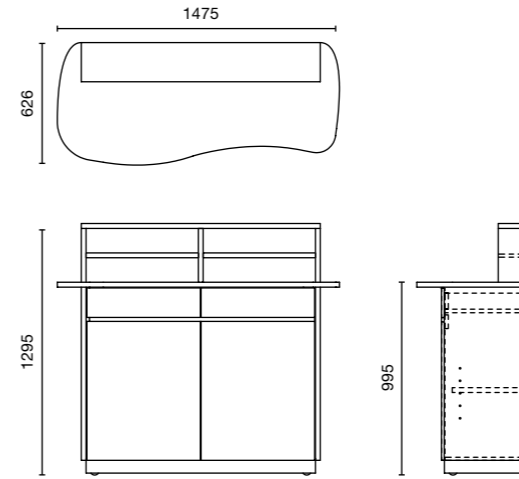

CHUMIN

MEASUREMENT

SIZE

W1500 x D645 x H1325mm

MATERIAL

Top HPL with down-cut edging
Body - MFC standard colours

MFC Standard Solid Colour

MFC Standard Woodgrain Colour

CAMBO

MEASUREMENT

SIZE

W1475 x D626 x H1295mm

MATERIAL

Top MFC with straight cut edging

Body - MFC standard colour

Drawer compartment - MFC white colour

MFC Standard Solid Colour

MFC Standard Woodgrain Colour

BRIGO

MEASUREMENT

SIZE

W1650 x D750 x H1295mm

MATERIAL

Top MFC with straight cut edging

SIZE

W1250 x D500 x H1095mm

MATERIAL

Top MFC with straight cut edging

Body - MFC standard colour

Drawer compartment - MFC white colour

MFC Standard Solid Colour

MFC Standard Woodgrain Colour