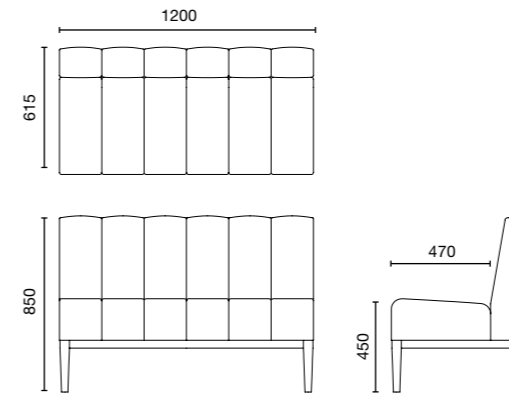

MFC Standard Woodgrain Colours

MAPLE
BEECH
CHEERY
WALNUT
ROCHELLE WHITE

* for more colour swatches, refer to swatches page at the end of catalogues pages.

ROKU

MEASUREMENT

Roku Booth Seating

Roku Double Side Booth Seating