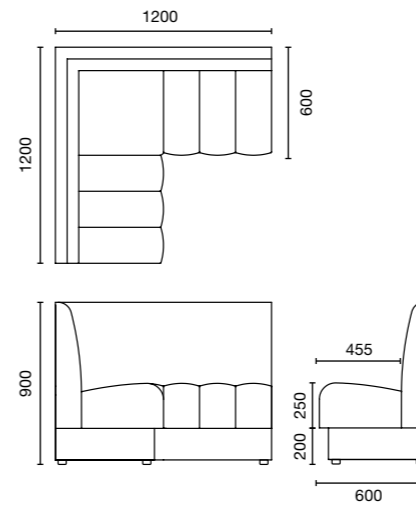

CADO CORNER

MEASUREMENT

MATERIAL

Wooden carcass
Upholstery
Sand-ply cover

AQUACLEAN FABRIC Standard Solid Colours

MYSTIC 1	MYSTIC 61
MYSTIC 3	MYSTIC 62
MYSTIC 5	MYSTIC 64
MYSTIC 7	MYSTIC 65
MYSTIC 8	MYSTIC 66
MYSTIC 11	MYSTIC 68

MFC Standard Woodgrain Colours

MAPLE
BEECH
CHEERY
WALNUT
ROCHELLE WHITE

* for more colour swatches, refer to swatches page at the end of catalogues pages.