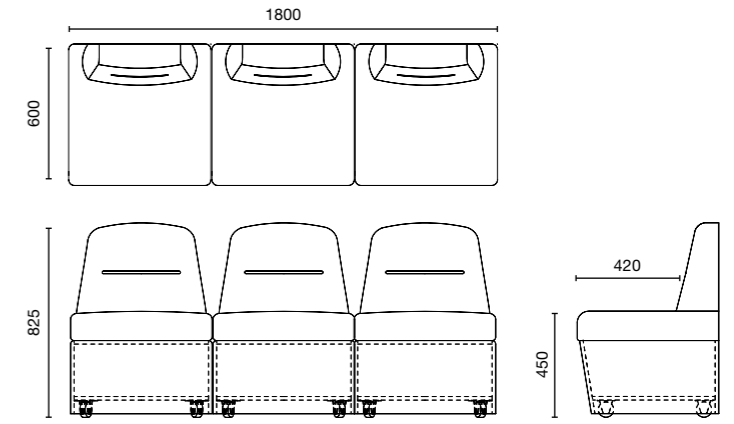

Tiki Modular