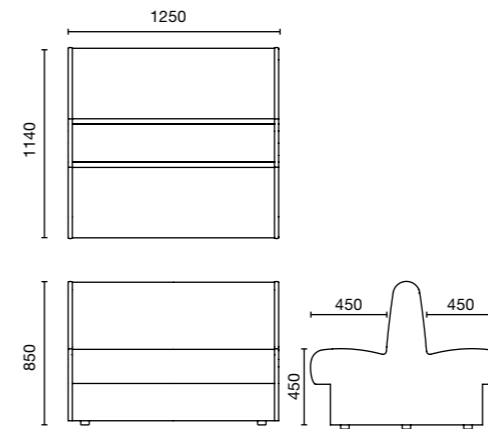

MEASUREMENT

MATERIAL

Wooden carcass
Upholstery
Sand-ply side panel
Sand-ply skirting

AQUACLEAN FABRIC Standard Solid Colours

MYSTIC 1	MYSTIC 61
MYSTIC 3	MYSTIC 62
MYSTIC 5	MYSTIC 64
MYSTIC 7	MYSTIC 65
MYSTIC 8	MYSTIC 66
MYSTIC 11	MYSTIC 68

MFC Standard Woodgrain Colours

MAPLE
BEECH
CHEERY
WALNUT
ROCHELLE WHITE

* for more colour swatches, refer to swatches page at the end of catalogues pages.