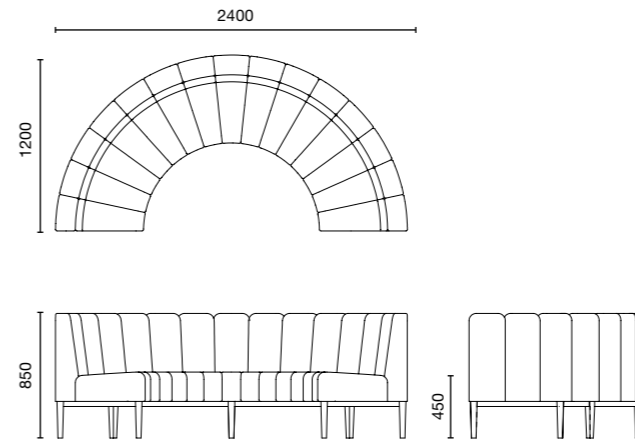

* for more colour swatches, refer to swatches page at the end of catalogues pages.

ROKU

MEASUREMENT

Roku Curved Booth Seating

MATERIAL

Wooden carcass
Upholstery
Rubberwood frame leg

AQUACLEAN FABRIC Standard Solid Colours